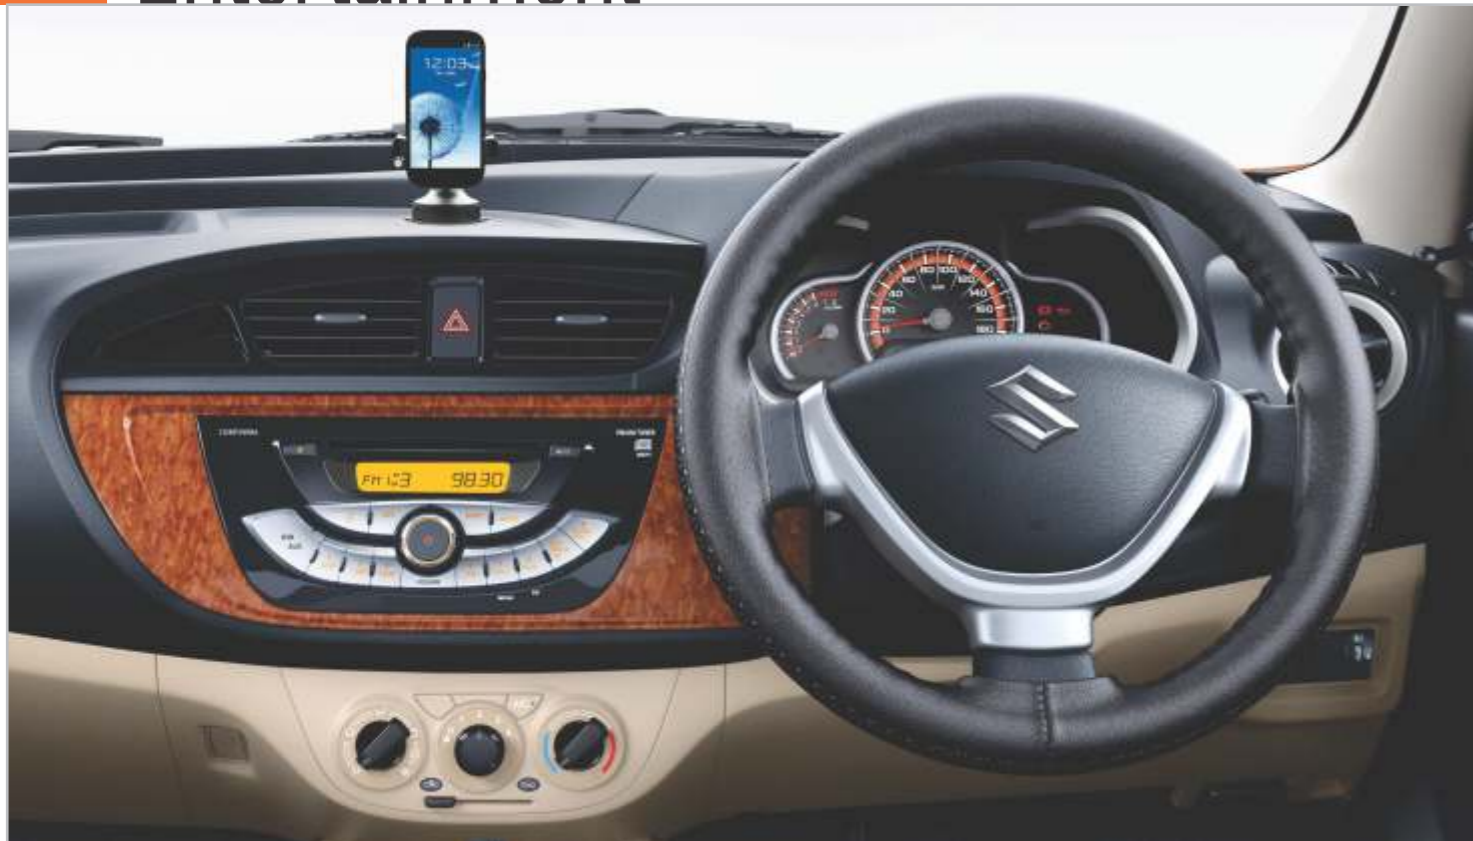

## Plug & Play Sound System

The sound system fits easily into the boot/ under the seat and connected via Plug & Play.

Fully compatible with vehicle's wiring harness.

The range includes woofer, amplifier, sub-woofer and high performance speakers.