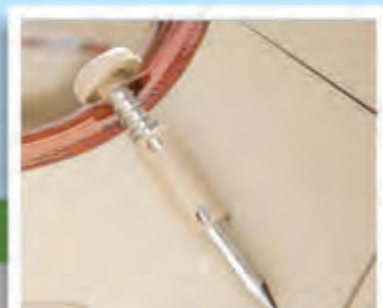

Gear Lock
Part No : 990J0M75L14-010